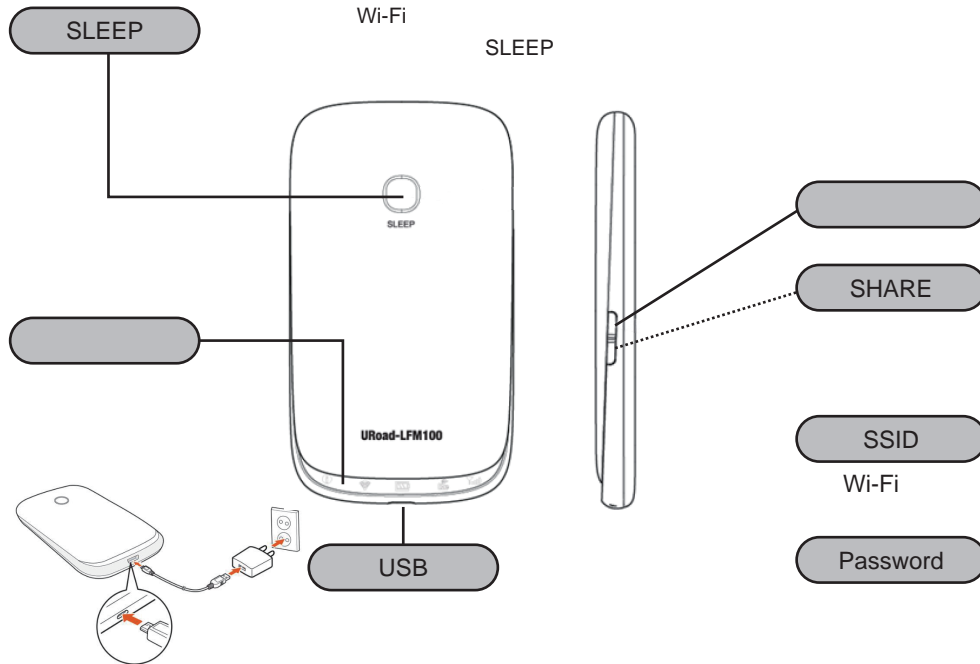

Uroad-LFM100

株式会社 ニッテル

10:00 - 18:00

TEL : + 81 3 5733 3347
e-mail : info@nittel.jp